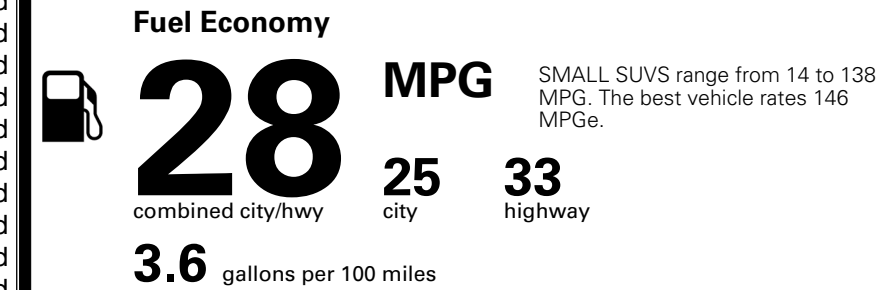

EPA DOT Fuel Economy and Environment

Gasoline Vehicle

You spend $250 more in fuel costs over 5 years compared to the average new vehicle.

Annual fuel cost $1,750