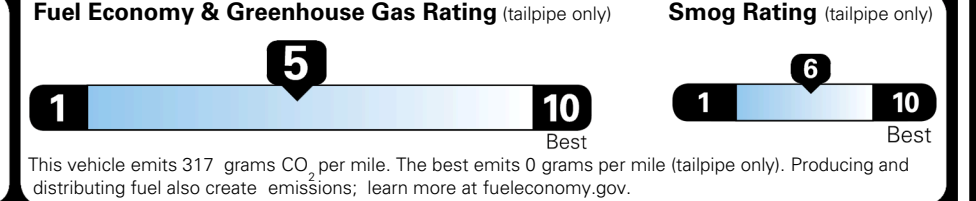

TOTAL ADDITIONAL WEIGHT: 12.5

EPA DOT Fuel Economy and Environment

Gasoline Vehicle

You spend \$250 more in fuel costs over 5 years compared to the average new vehicle.

Annual fuel cost \$1,750

Actual results will vary for many reasons, including driving conditions and how you drive and maintain your vehicle. The average new vehicle gets 29 MPG and costs \$8,500 to fuel over 5 years. Cost estimates are based on 15,000 miles per year at \$ 3.30 per gallon. MPGe is miles per gasoline gallon equivalent. Vehicle emissions are a significant cause of climate change and smog.