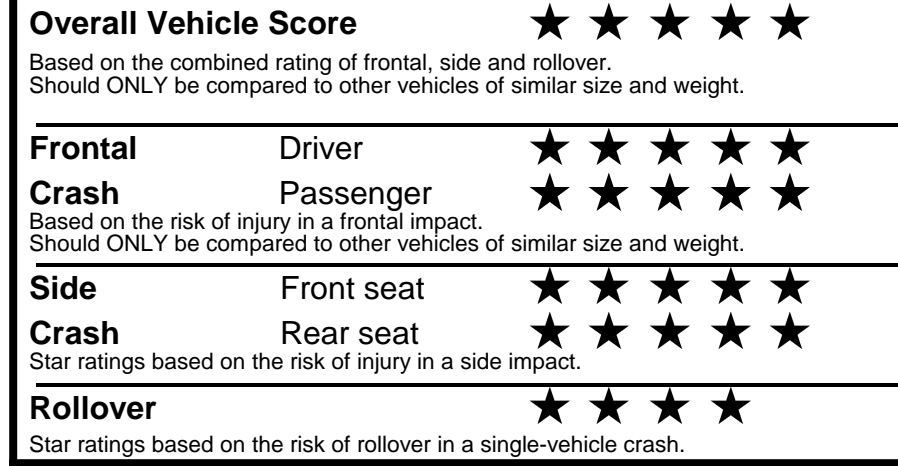

fueleconomy.gov
 Calculate personalized estimates and compare vehicles

GOVERNMENT 5-STAR SAFETY RATINGS

Star ratings range from 1 to 5 stars (★★★★★) with 5 being the highest.
 Source: National Highway Traffic Safety Administration (NHTSA).
www.safercar.gov or 1-888-327-4236