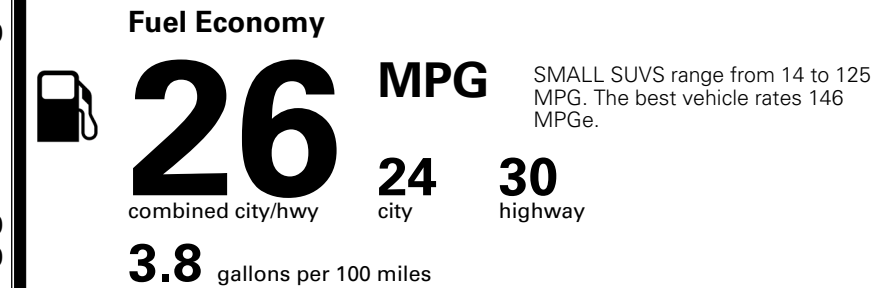

MSRP INCLUDING OPTIONS \$ 31,820.00

INLAND FREIGHT AND HANDLING \$ 1,445.00

TOTAL MANUFACTURER'S SUGGESTED RETAIL PRICE ▶ \$ 33,265.00

TOTAL ADDITIONAL WEIGHT: 1.9

*Additional terms and conditions apply.
 **Kia Connect may be currently unavailable for some Model Year 2022 and newer vehicles sold or purchased in Massachusetts; please see owners.kia.com for more information.
 NOTE: When you purchase this vehicle, Kia America, Inc. collects personal information you provide to the dealership. For information on our collection and use of personal information and your rights, please see our Privacy Policy on www.kia.com.

EPA DOT Fuel Economy and Environment

Gasoline Vehicle

You spend \$1,000 more in fuel costs over 5 years compared to the average new vehicle.

Annual fuel cost \$1,900

Actual results will vary for many reasons, including driving conditions and how you drive and maintain your vehicle. The average new vehicle gets 29 MPG and costs \$8,500 to fuel over 5 years. Cost estimates are based on 15,000 miles per year at \$ 3.30 per gallon. MPGe is miles per gasoline gallon equivalent. Vehicle emissions are a significant cause of climate change and smog.