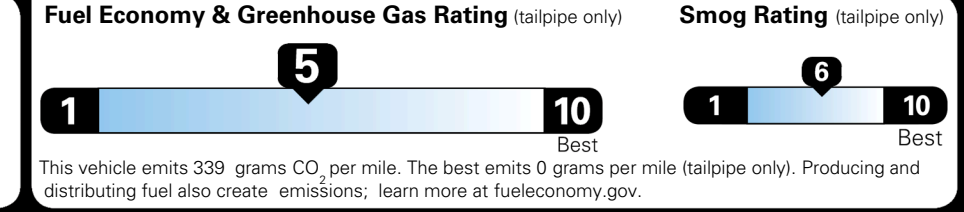

MSRP INCLUDING OPTIONS \$ 31,820.00

INLAND FREIGHT AND HANDLING \$ 1,445.00

TOTAL MANUFACTURER'S SUGGESTED RETAIL PRICE ▶ \$ 33,265.00

TOTAL ADDITIONAL WEIGHT: 1.9

*Additional terms and conditions apply.
 **Kia Connect may be currently unavailable for some Model Year 2022 and newer vehicles sold or purchased in Massachusetts; please see owners.kia.com for more information.
 NOTE: When you purchase this vehicle, Kia America, Inc. collects personal information you provide to the dealership. For information on our collection and use of personal information and your rights, please see our Privacy Policy on www.kia.com.

EPA DOT Fuel Economy and Environment

Gasoline Vehicle

You spend \$1,000 more in fuel costs over 5 years compared to the average new vehicle.

Annual fuel cost \$1,900

Actual results will vary for many reasons, including driving conditions and how you drive and maintain your vehicle. The average new vehicle gets 29 MPG and costs \$8,500 to fuel over 5 years. Cost estimates are based on 15,000 miles per year at \$ 3.30 per gallon. MPGe is miles per gasoline gallon equivalent. Vehicle emissions are a significant cause of climate change and smog.