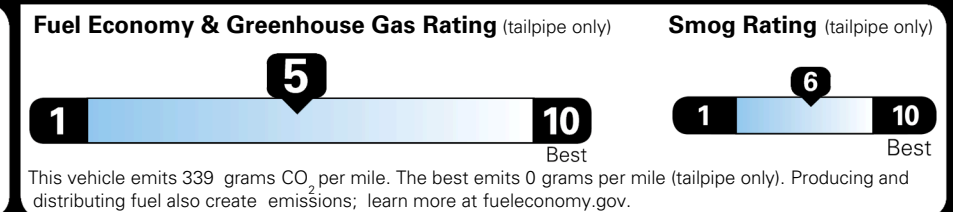

Actual results will vary for many reasons, including driving conditions and how you drive and maintain your vehicle. The average new vehicle gets 29 MPG and costs $8,500 to fuel over 5 years. Cost estimates are based on 15,000 miles per year at $ 3.30 per gallon. MPGe is miles per gasoline gallon equivalent. Vehicle emissions are a significant cause of climate change and smog.

fueleconomy.gov
Calculate personalized estimates and compare vehicles

Smartphone QR Code™