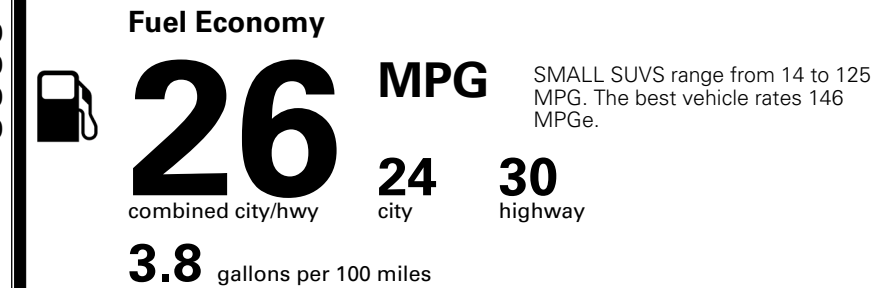

MSRP INCLUDING OPTIONS \$ 31,835.00

INLAND FREIGHT AND HANDLING \$ 1,495.00

TOTAL MANUFACTURER'S SUGGESTED RETAIL PRICE ▶ \$ 33,330.00

TOTAL ADDITIONAL WEIGHT: 6.3

*Additional terms and conditions apply.
 **Kia Connect may be currently unavailable for some Model Year 2022 and newer vehicles sold or purchased in Massachusetts; please see owners.kia.com for more information.
 NOTE: When you purchase this vehicle, Kia America, Inc. collects personal information you provide to the dealership. For information on our collection and use of personal information and your rights, please see our Privacy Policy on www.kia.com.

EPA DOT Fuel Economy and Environment

Gasoline Vehicle

You spend \$1,000 more in fuel costs over 5 years compared to the average new vehicle.

Annual fuel cost \$1,900

Actual results will vary for many reasons, including driving conditions and how you drive and maintain your vehicle. The average new vehicle gets 29 MPG and costs \$8,500 to fuel over 5 years. Cost estimates are based on 15,000 miles per year at \$ 3.30 per gallon. MPGe is miles per gasoline gallon equivalent. Vehicle emissions are a significant cause of climate change and smog.