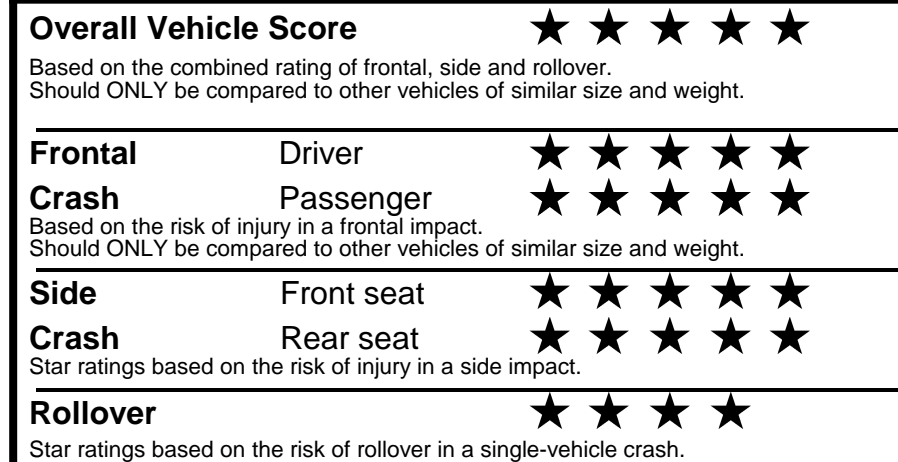

fueleconomy.gov

Calculate personalized estimates and compare vehicles

GOVERNMENT 5-STAR SAFETY RATINGS

Star ratings range from 1 to 5 stars (★★★★★) with 5 being the highest.
 Source: National Highway Traffic Safety Administration (NHTSA).
www.safercar.gov or 1-888-327-4236