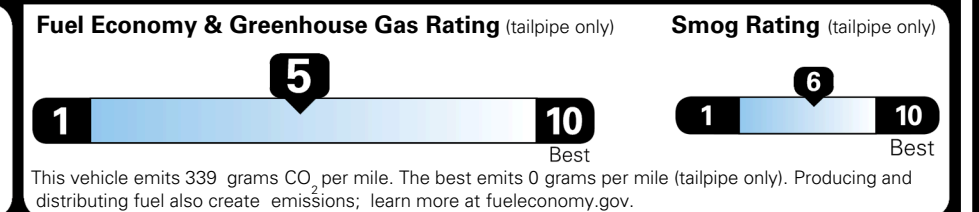

MSRP INCLUDING OPTIONS \$ 31,835.00

INLAND FREIGHT AND HANDLING \$ 1,495.00

TOTAL MANUFACTURER'S SUGGESTED RETAIL PRICE ▶ \$ 33,330.00

TOTAL ADDITIONAL WEIGHT: 6.3

*Additional terms and conditions apply.
 **Kia Connect may be currently unavailable for some Model Year 2022 and newer vehicles sold or purchased in Massachusetts; please see owners.kia.com for more information.
 NOTE: When you purchase this vehicle, Kia America, Inc. collects personal information you provide to the dealership. For information on our collection and use of personal information and your rights, please see our Privacy Policy on www.kia.com.

EPA DOT Fuel Economy and Environment

Gasoline Vehicle

You spend \$1,000 more in fuel costs over 5 years compared to the average new vehicle.

Annual fuel cost \$1,900

Actual results will vary for many reasons, including driving conditions and how you drive and maintain your vehicle. The average new vehicle gets 29 MPG and costs \$8,500 to fuel over 5 years. Cost estimates are based on 15,000 miles per year at \$ 3.30 per gallon. MPGe is miles per gasoline gallon equivalent. Vehicle emissions are a significant cause of climate change and smog.