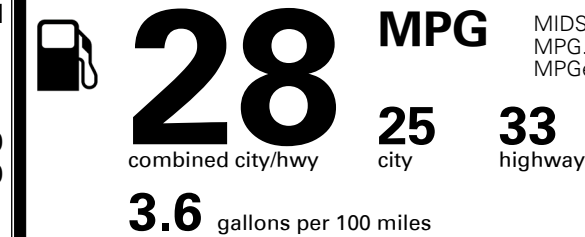

Fuel Economy

You save

$0

in fuel costs over 5 years

compared to the average new vehicle.

Annual fuel cost
$1,950