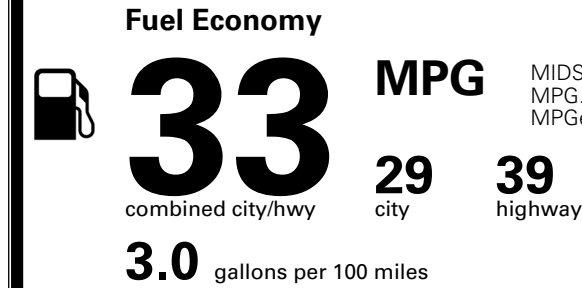

EPA DOT Fuel Economy and Environment

Gasoline Vehicle

MIDSIZE CARS range from 15 to 139 MPG. The best vehicle rates 146 MPGe.

You save \$1,000
 in fuel costs over 5 years compared to the average new vehicle.