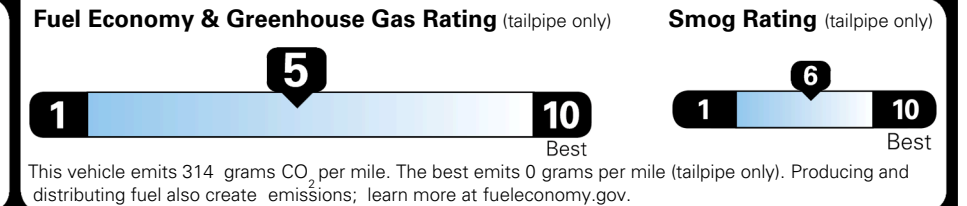

Actual results will vary for many reasons, including driving conditions and how you drive and maintain your vehicle. The average new vehicle gets 29 MPG and costs $8,500 to fuel over 5 years. Cost estimates are based on 15,000 miles per year at $ 3.30 per gallon. MPGe is miles per gasoline gallon equivalent. Vehicle emissions are a significant cause of climate change and smog.

fueleconomy.gov

Calculate personalized estimates and compare vehicles