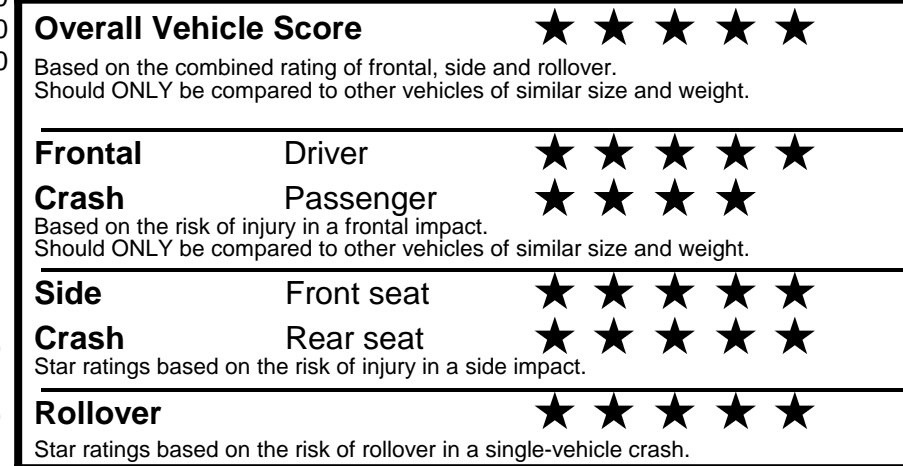

fueleconomy.gov

Calculate personalized estimates and compare vehicles

GOVERNMENT 5-STAR SAFETY RATINGS

Star ratings range from 1 to 5 stars (★★★★★) with 5 being the highest.
 Source: National Highway Traffic Safety Administration (NHTSA).
www.safercar.gov or 1-888-327-4236