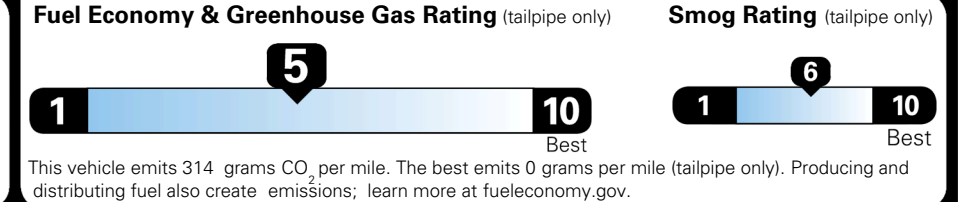

You spend $250 more in fuel costs over 5 years compared to the average new vehicle.

Annual fuel cost $1,750