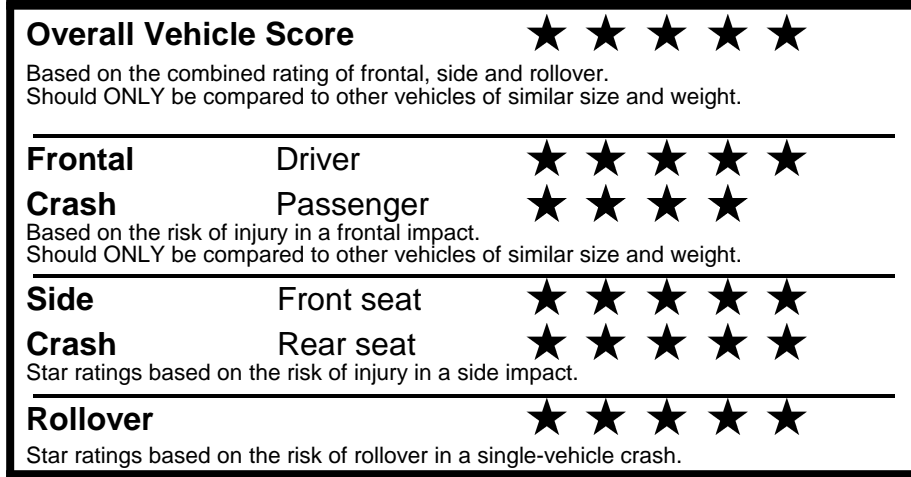

GOVERNMENT 5-STAR SAFETY RATINGS

PARTS CONTENT INFORMATION

FOR VEHICLES IN THIS CAR LINE U.S./CANADIAN PARTS CONTENT: 20 %

MAJOR SOURCES OF FOREIGN PARTS:
MEXICO: 45%
KOREA: 30%

NOTE: PARTS CONTENT DOES NOT INCLUDE FINAL ASSEMBLY, DISTRIBUTION, OR OTHER NON-PARTS COSTS.

FOR THIS VEHICLE FINAL ASSEMBLY POINT:
PESQUERIA, NL, MEXICO

COUNTRY OF ORIGIN ENGINE (MOTOR): USA

TRANSMISSION: MEXICO

Star ratings range from 1 to 5 stars (★★★★★) with 5 being the highest.
Source: National Highway Traffic Safety Administration (NHTSA).
www.safercar.gov or 1-888-327-4236

Manufacturer's suggested retail price includes Manufacturer's recommended pre-delivery service. License and title fees, state and local taxes and other dealer installed options and accessories are not included in the manufacturer's suggested retail price.