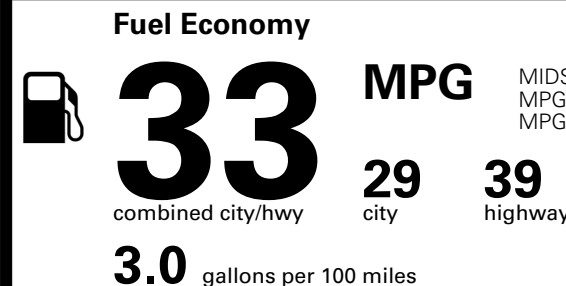

TOTAL ADDITIONAL WEIGHT:

EPA DOT Fuel Economy and Environment

Gasoline Vehicle

MIDSIZE CARS range from 15 to 137 MPG. The best vehicle rates 146 MPGe.

You save \$1,000
 in fuel costs over 5 years compared to the average new vehicle.