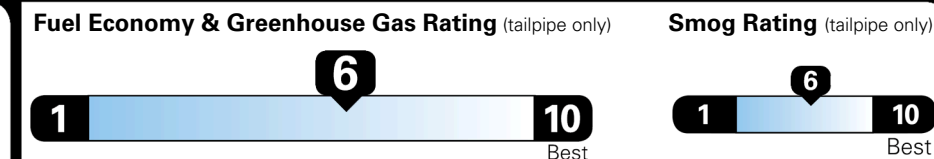

This vehicle emits 269 grams CO₂ per mile. The best emits 0 grams per mile (tailpipe only). Producing and distributing fuel also create emissions; learn more at fueleconomy.gov.

Actual results will vary for many reasons, including driving conditions and how you drive and maintain your vehicle. The average new vehicle gets 29 MPG and costs $8,500 to fuel over 5 years. Cost estimates are based on 15,000 miles per year at $ 3.30 per gallon. MPGe is miles per gasoline gallon equivalent. Vehicle emissions are a significant cause of climate change and smog.

fueleconomy.gov

Calculate personalized estimates and compare vehicles

GOVERNMENT 5-STAR SAFETY RATINGS

Overall Vehicle Score ★★★★★

Based on the combined rating of frontal, side and rollover. Should ONLY be compared to other vehicles of similar size and weight.

Frontal Driver ★★★★★

Crash Passenger ★★★★★

Based on the risk of injury in a frontal impact. Should ONLY be compared to other vehicles of similar size and weight.

Side Front seat ★★★★★

Crash Rear seat ★★★★★

Star ratings based on the risk of injury in a side impact.

Rollover ★★★★★

Star ratings based on the risk of rollover in a single-vehicle crash.

Star ratings range from 1 to 5 stars (★★★★★) with 5 being the highest.

Source: National Highway Traffic Safety Administration (NHTSA).

www.safercar.gov or 1-888-327-4236

Manufacturer's suggested retail price includes Manufacturer's recommended pre-delivery service. License and title fees, state and local taxes and other dealer installed options and accessories are not included in the manufacturer's suggested retail price.

PARTS CONTENT INFORMATION

FOR VEHICLES IN THIS CAR LINE U.S./CANADIAN PARTS CONTENT: 20 %

MAJOR SOURCES OF FOREIGN PARTS:
MEXICO: 45%
KOREA: 30%

NOTE: PARTS CONTENT DOES NOT INCLUDE FINAL ASSEMBLY, DISTRIBUTION, OR OTHER NON-PARTS COSTS.

FOR THIS VEHICLE FINAL ASSEMBLY POINT: PESQUERIA, NL, MEXICO

COUNTRY OF ORIGIN ENGINE (MOTOR):

USA

TRANSMISSION:

MEXICO