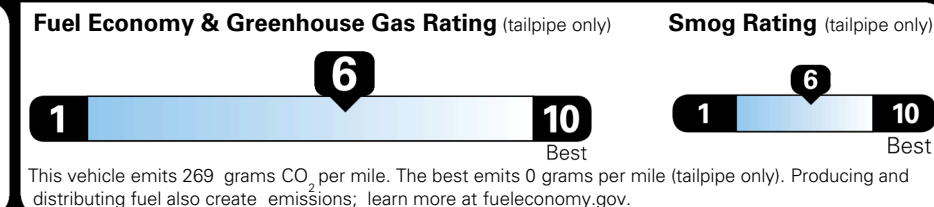

TOTAL ADDITIONAL WEIGHT:

EPA DOT Fuel Economy and Environment

Gasoline Vehicle

You save \$1,000
 in fuel costs over 5 years compared to the average new vehicle.

Annual fuel cost \$1,500

Actual results will vary for many reasons, including driving conditions and how you drive and maintain your vehicle. The average new vehicle gets 29 MPG and costs \$8,500 to fuel over 5 years. Cost estimates are based on 15,000 miles per year at \$ 3.30 per gallon. MPGe is miles per gasoline gallon equivalent. Vehicle emissions are a significant cause of climate change and smog.