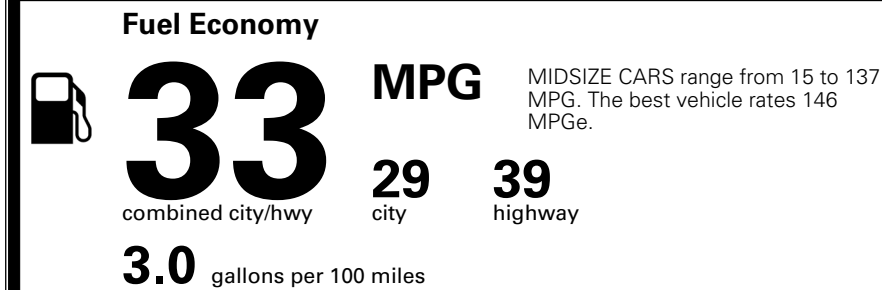

\$ 23,685.00

INLAND FREIGHT AND HANDLING

\$ 1,195.00

TOTAL MANUFACTURER'S SUGGESTED RETAIL PRICE ▶

\$ 24,880.00

*Additional terms and conditions apply.
 **Kia Connect may be currently unavailable for some Model Year 2022 and newer vehicles sold or purchased in Massachusetts; please see owners.kia.com for more information.
 NOTE: When you purchase this vehicle, Kia America, Inc. collects personal information you provide to the dealership. For information on our collection and use of personal information and your rights, please see our Privacy Policy on www.kia.com.

TOTAL ADDITIONAL WEIGHT:

EPA DOT Fuel Economy and Environment

Gasoline Vehicle

You save \$1,000
 in fuel costs over 5 years compared to the average new vehicle.

Annual fuel cost \$1,500

Actual results will vary for many reasons, including driving conditions and how you drive and maintain your vehicle. The average new vehicle gets 29 MPG and costs \$8,500 to fuel over 5 years. Cost estimates are based on 15,000 miles per year at \$ 3.30 per gallon. MPGe is miles per gasoline gallon equivalent. Vehicle emissions are a significant cause of climate change and smog.